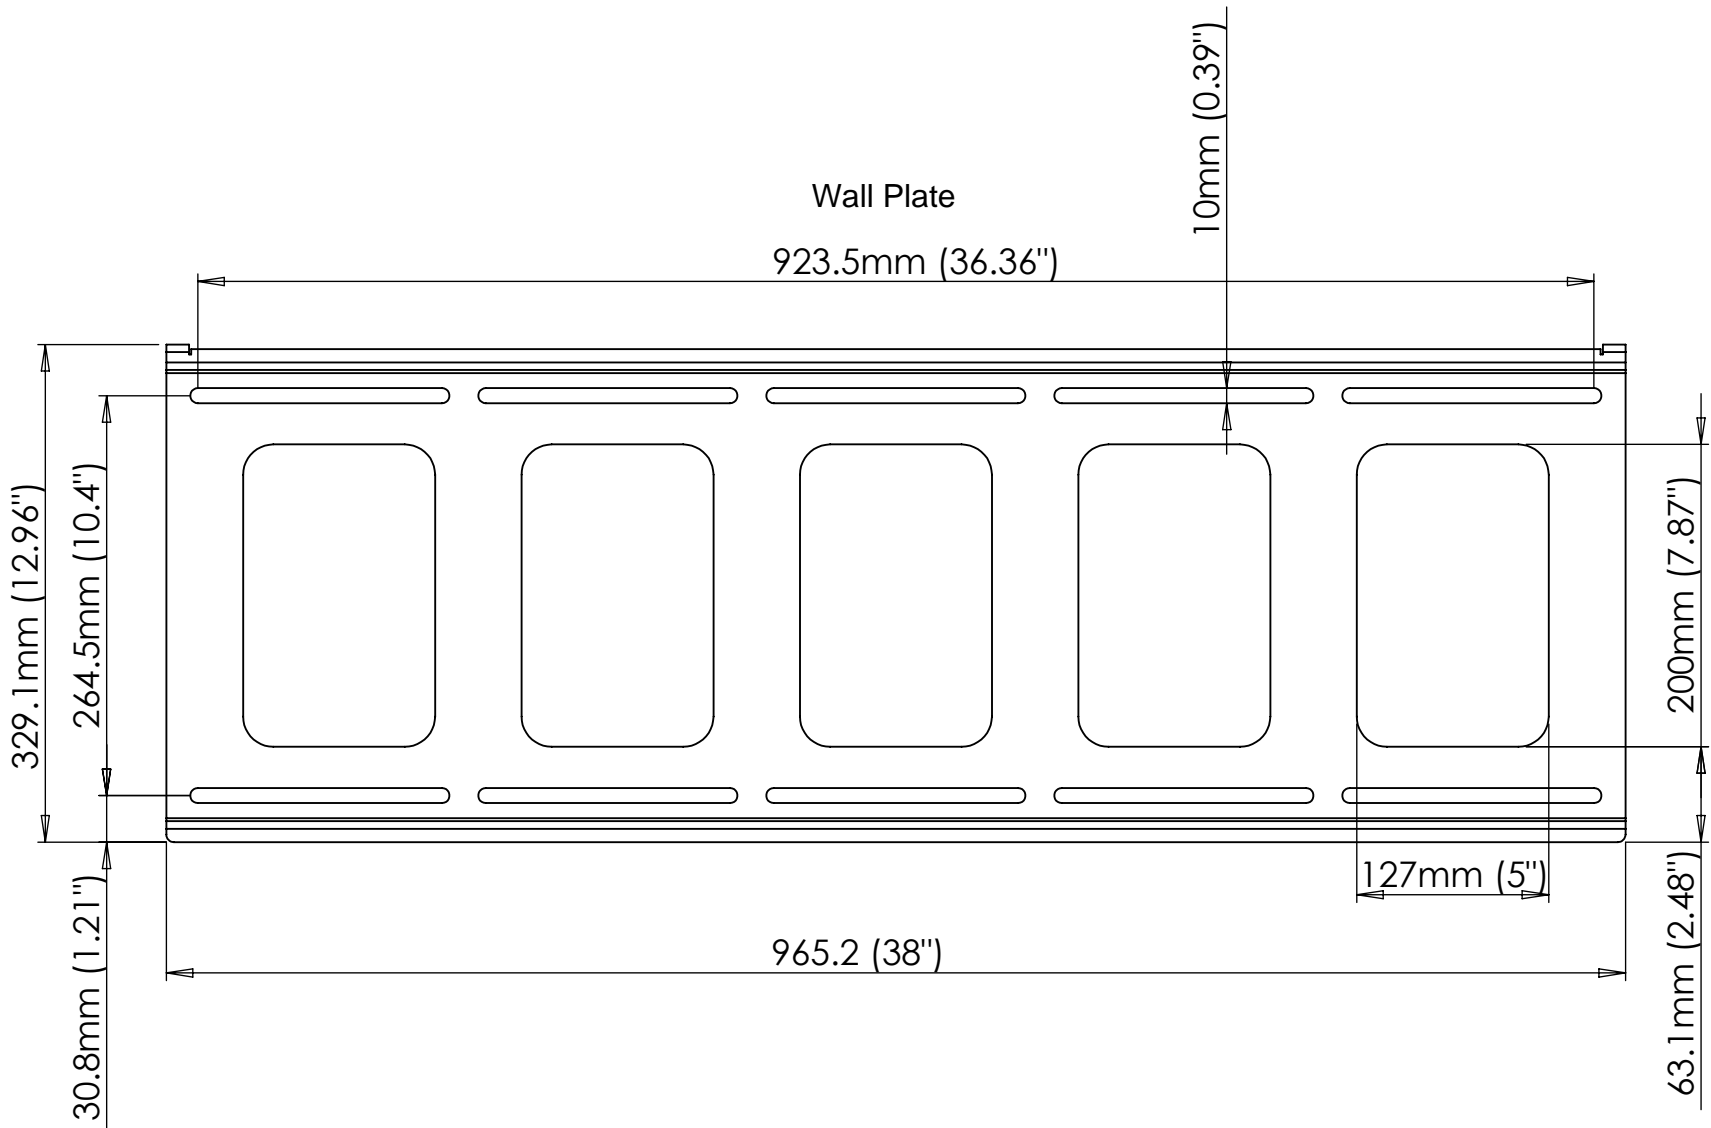

100mm (3.94") ~ 850mm (33.46")

Side View

Front View

570.8mm (22.47")
533.4mm (21")

329.1mm (12.96")

115.5mm (4.55")

965.2mm (38")

35mm (1.38")

SHEET 1 OF 2

5

↑

4

3

2

1

Wall Plate

923.5mm (36.36")

10mm (0.39")

329.1mm (12.96")

264.5mm (10.4")

200mm (7.87")

30.8mm (1.21")

965.2 (38")

127mm (5")

63.1mm (2.48")

Information and designs contained in this drawing are the proprietary property of Video Mount Products (VMP). None of the design or any information contained in this drawing may be reproduced or disclosed to others without prior written consent of Video Mount Products (VMP).