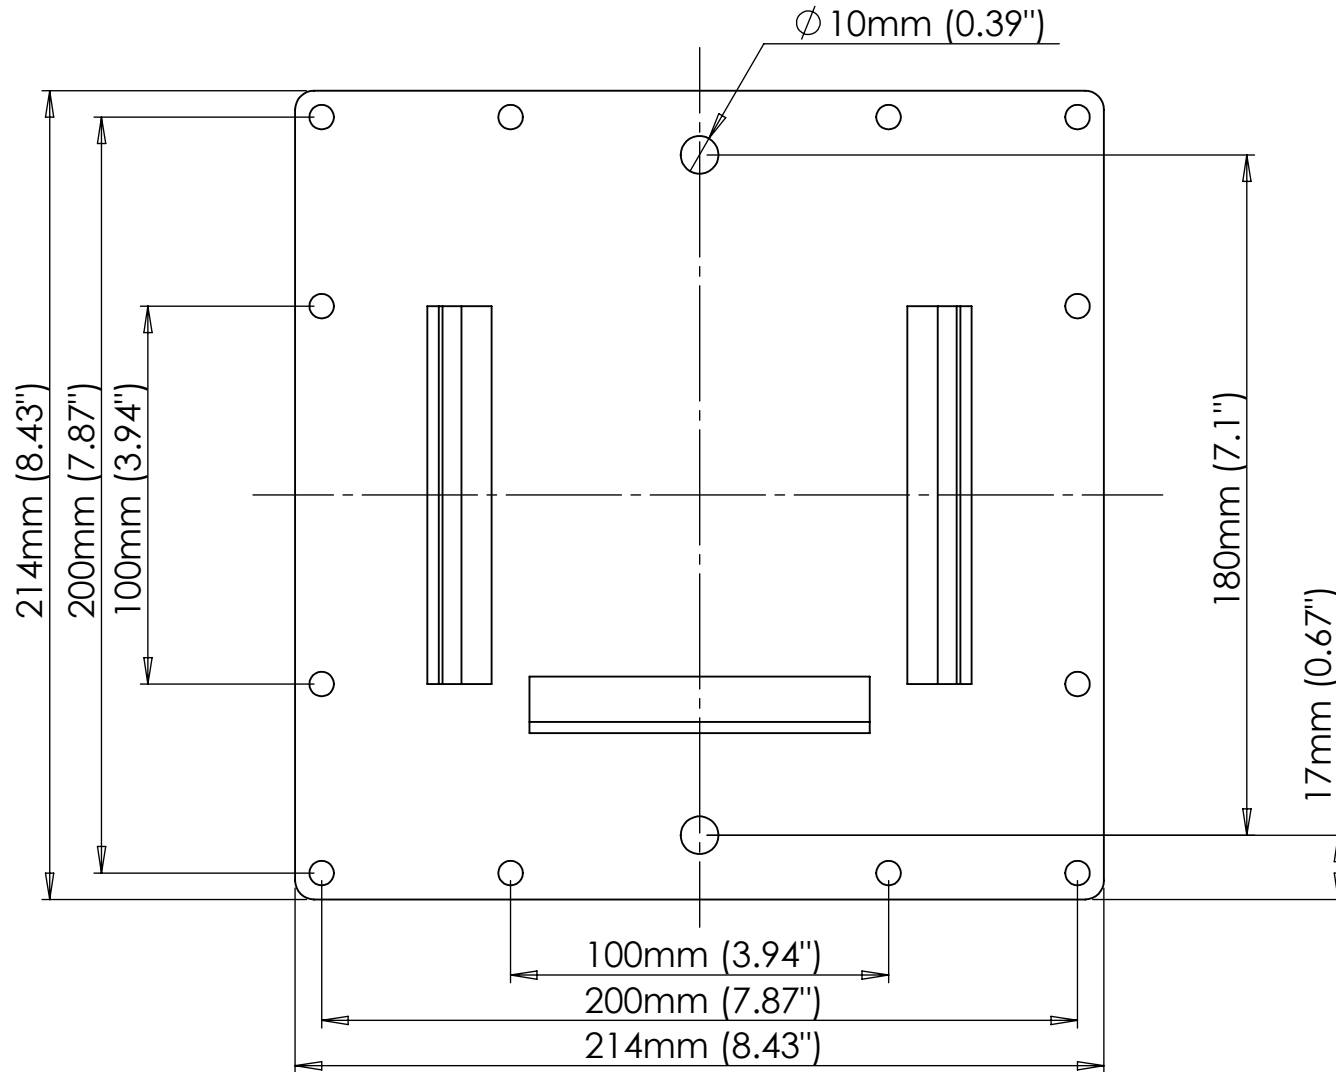

Front View

Side View

Information and designs contained in this drawing are the proprietary property of Video Mount Products (VMP). None of the design or any information contained in this drawing may be reproduced or disclosed to others without prior written consent of Video Mount Products (VMP).

Title:		
FP-SF		
SIZE	DWG. NO.	REV
A		
SCALE: 1:2	Unit: mm	SHEET 1 OF 3

Larger Wall Plate

Information and designs contained in this drawing are the proprietary property of Video Mount Products (VMP). None of the design or any information contained in this drawing may be reproduced or disclosed to others without prior written consent of Video Mount Products (VMP).

Title:
FP-SF Large Plate

SIZE	DWG. NO.	REV
A		
SCALE: 1:2	Unit: mm	SHEET 2 OF 3