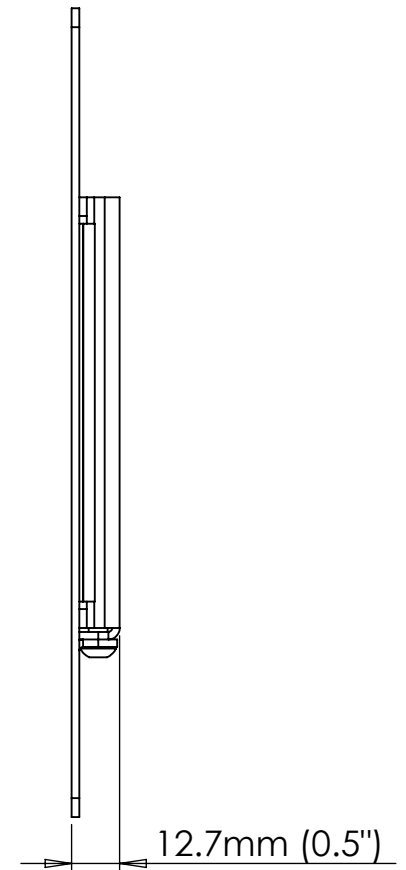

Front View

Side View

Information and designs contained in this drawing are the proprietary property of Video Mount Products (VMP). None of the design or any information contained in this drawing may be reproduced or disclosed to others without prior written consent of Video Mount Products (VMP).

Title:		
FP-SF		
SIZE	DWG. NO.	REV
A		
SCALE: 1:2	Unit: mm	SHEET 1 OF 3

Larger Wall Plate

Information and designs contained in this drawing are the proprietary property of Video Mount Products (VMP). None of the design or any information contained in this drawing may be reproduced or disclosed to others without prior written consent of Video Mount Products (VMP).

Title:
FP-SF Large Plate

SIZE	DWG. NO.	REV
A		
SCALE: 1:2	Unit: mm	SHEET 2 OF 3