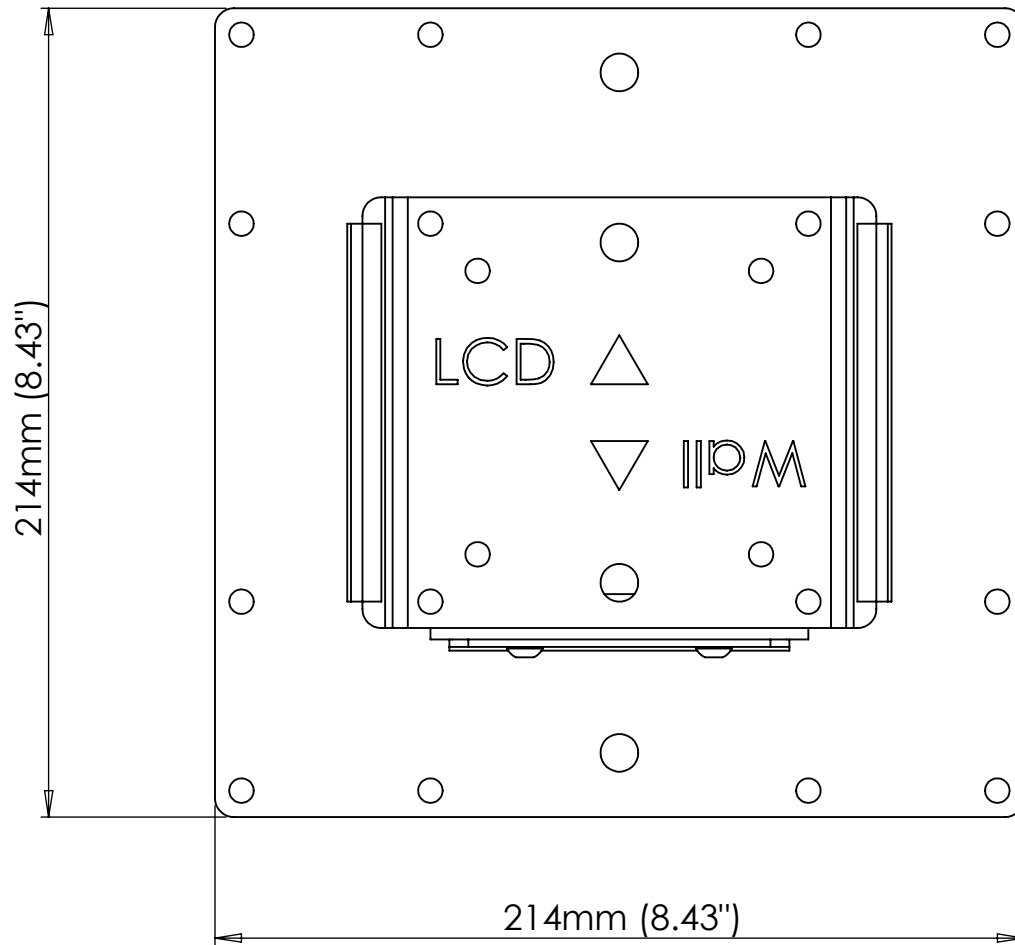

Front View

Side View

Information and designs contained in this drawing are the proprietary property of Video Mount Products (VMP). None of the design or any information contained in this drawing may be reproduced or disclosed to others without prior written consent of Video Mount Products (VMP).

Title:		
FP-SF		
SIZE	DWG. NO.	REV
A		
SCALE: 1:2	Unit: mm	SHEET 1 OF 3

Larger Wall Plate

Information and designs contained in this drawing are the proprietary property of Video Mount Products (VMP). None of the design or any information contained in this drawing may be reproduced or disclosed to others without prior written consent of Video Mount Products (VMP).

Title:
FP-SF Large Plate

SIZE	DWG. NO.	REV
A		
SCALE: 1:2	Unit: mm	SHEET 2 OF 3