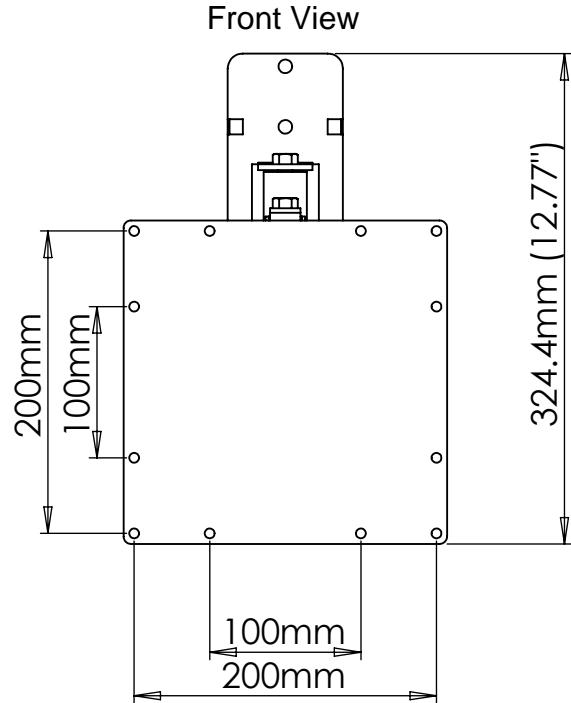

Title:		
LCD-2537		
SIZE	DWG. NO.	REV
<b>A</b>		
SCALE: 1:6	Unit: mm	SHEET 1 OF 5

**VMP**  
VIDEO MOUNT PRODUCTS

Information and designs contained in this drawing are the proprietary property of Video Mount Products (VMP). None of the design or any information contained in this drawing may be reproduced or disclosed to others without prior written consent of Video Mount Products (VMP).

Title:		
LCD-2537		
SIZE	DWG. NO.	REV
<b>A</b>		
SCALE: 1:5	Unit: mm	SHEET 2 OF 5

**VMP**  
VIDEO MOUNT PRODUCTS

Information and designs contained in this drawing are the proprietary property of Video Mount Products (VMP). None of the design or any information contained in this drawing may be reproduced or disclosed to others without prior written consent of Video Mount Products (VMP).

Title:

LCD-2537

SIZE

DWG. NO.

REV

**A**

SCALE: 1:4

Unit: mm

Title:		
LCD-2537		
SIZE	DWG. NO.	REV
<b>A</b>		
SCALE: 1:2	Unit: mm	SHEET 5 OF 5