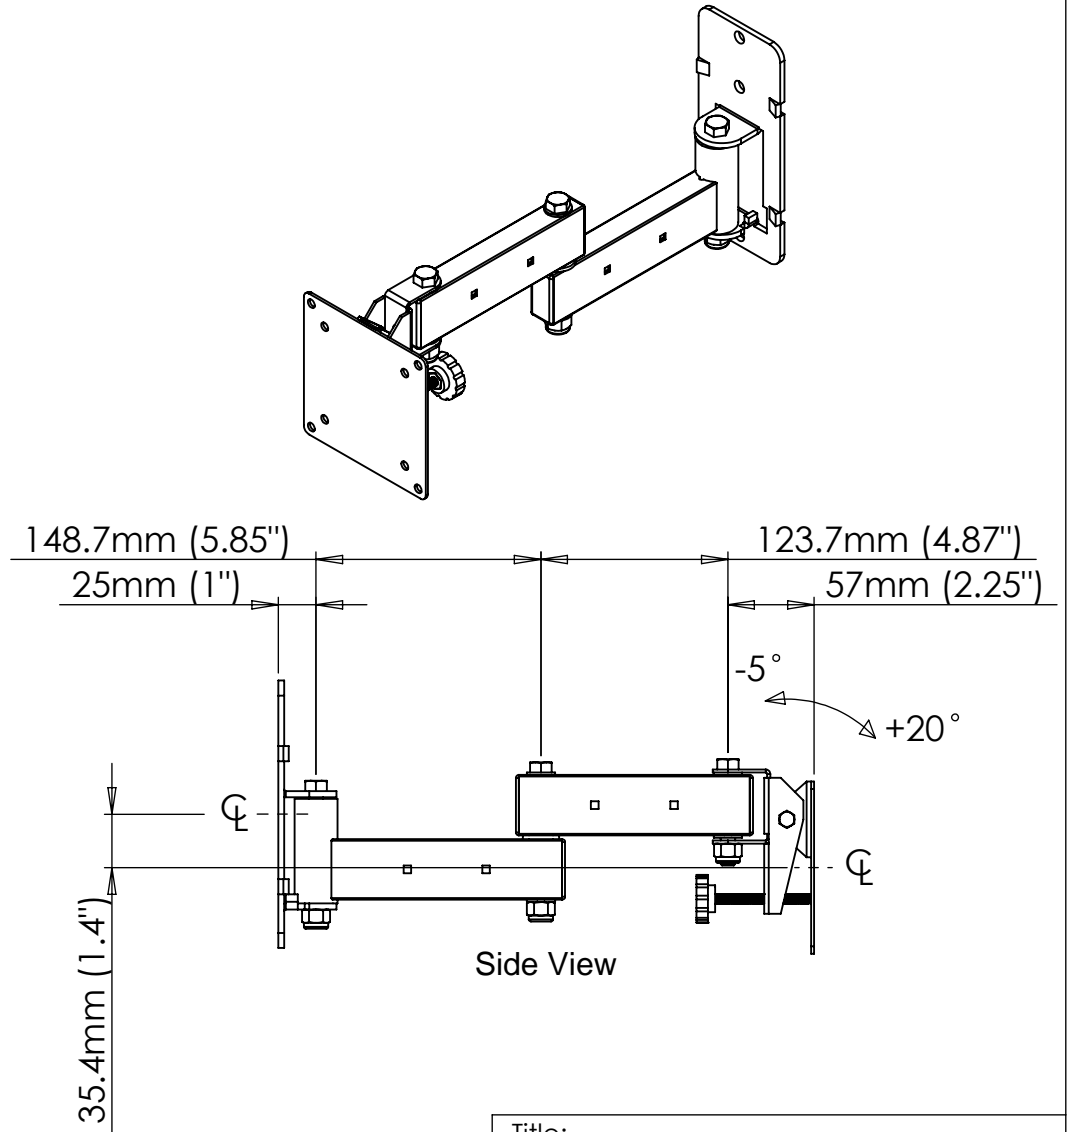

Title:		
LCD-2537		
SIZE	DWG. NO.	REV
<b>A</b>		
SCALE: 1:6	Unit: mm	SHEET 1 OF 5

**VMP**  
VIDEO MOUNT PRODUCTS

Information and designs contained in this drawing are the proprietary property of Video Mount Products (VMP). None of the design or any information contained in this drawing may be reproduced or disclosed to others without prior written consent of Video Mount Products (VMP).

Title:		
LCD-2537		
SIZE	DWG. NO.	REV
<b>A</b>		
SCALE: 1:5	Unit: mm	SHEET 2 OF 5

**VMP**  
VIDEO MOUNT PRODUCTS

Information and designs contained in this drawing are the proprietary property of Video Mount Products (VMP). None of the design or any information contained in this drawing may be reproduced or disclosed to others without prior written consent of Video Mount Products (VMP).

Title:

LCD-2537

SIZE

DWG. NO.

REV

**A**

SCALE: 1:4

Unit: mm

Title:		
LCD-2537		
SIZE	DWG. NO.	REV
<b>A</b>		
SCALE: 1:2	Unit: mm	SHEET 5 OF 5