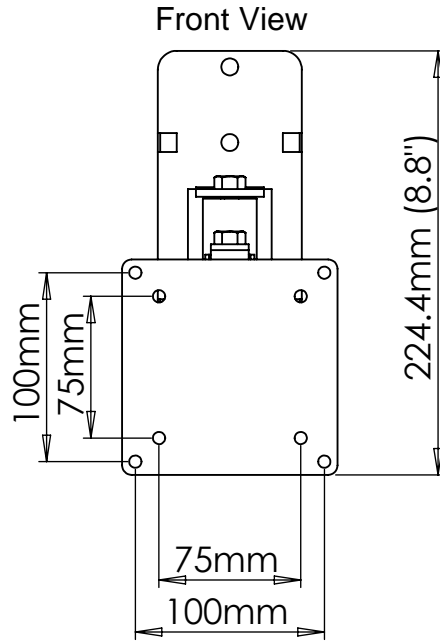

VMP
VIDEO MOUNT PRODUCTS

Information and designs contained in this drawing are the proprietary property of Video Mount Products (VMP). None of the design or any information contained in this drawing may be reproduced or disclosed to others without prior written consent of Video Mount Products (VMP).

Title:

LCD-2537

SIZE

DWG. NO.

REV

A

SCALE: 1:4

Unit: mm

SHEET 4 OF 5