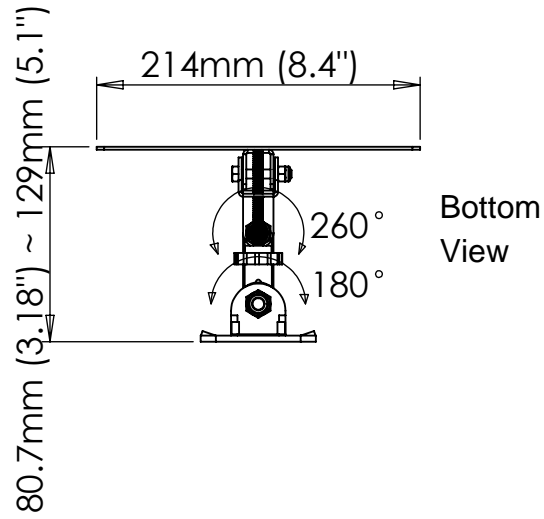

Title:		
LCD-2537		
SIZE	DWG. NO.	REV
<b>A</b>		
SCALE: 1:6	Unit: mm	SHEET 1 OF 5

**VMP**  
VIDEO MOUNT PRODUCTS

Information and designs contained in this drawing are the proprietary property of Video Mount Products (VMP). None of the design or any information contained in this drawing may be reproduced or disclosed to others without prior written consent of Video Mount Products (VMP).

Title:		
LCD-2537		
SIZE	DWG. NO.	REV
<b>A</b>		
SCALE: 1:5	Unit: mm	SHEET 2 OF 5

**VMP**  
VIDEO MOUNT PRODUCTS

Information and designs contained in this drawing are the proprietary property of Video Mount Products (VMP). None of the design or any information contained in this drawing may be reproduced or disclosed to others without prior written consent of Video Mount Products (VMP).

Title:

LCD-2537

SIZE

DWG. NO.

REV

**A**

SCALE: 1:4

Unit: mm

Title:		
LCD-2537		
SIZE	DWG. NO.	REV
<b>A</b>		
SCALE: 1:2	Unit: mm	SHEET 5 OF 5