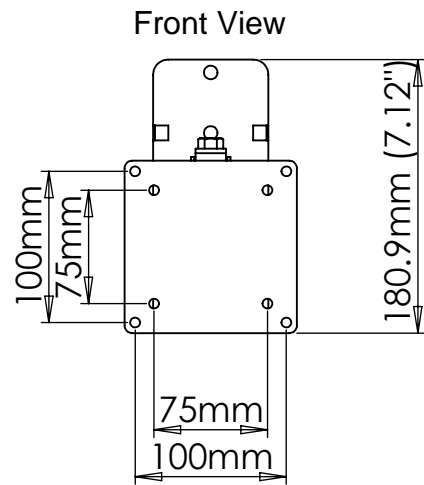

Title:		
LCD-2537		
SIZE	DWG. NO.	REV
<b>A</b>		
SCALE: 1:6	Unit: mm	SHEET 1 OF 5

**VMP**  
VIDEO MOUNT PRODUCTS

Information and designs contained in this drawing are the proprietary property of Video Mount Products (VMP). None of the design or any information contained in this drawing may be reproduced or disclosed to others without prior written consent of Video Mount Products (VMP).

Title:		
LCD-2537		
SIZE	DWG. NO.	REV
<b>A</b>		
SCALE: 1:5	Unit: mm	SHEET 2 OF 5

**VMP**  
VIDEO MOUNT PRODUCTS

Information and designs contained in this drawing are the proprietary property of Video Mount Products (VMP). None of the design or any information contained in this drawing may be reproduced or disclosed to others without prior written consent of Video Mount Products (VMP).

Title:

LCD-2537

SIZE

DWG. NO.

REV

**A**

SCALE: 1:4

Unit: mm

Title:		
LCD-2537		
SIZE	DWG. NO.	REV
<b>A</b>		
SCALE: 1:2	Unit: mm	SHEET 5 OF 5