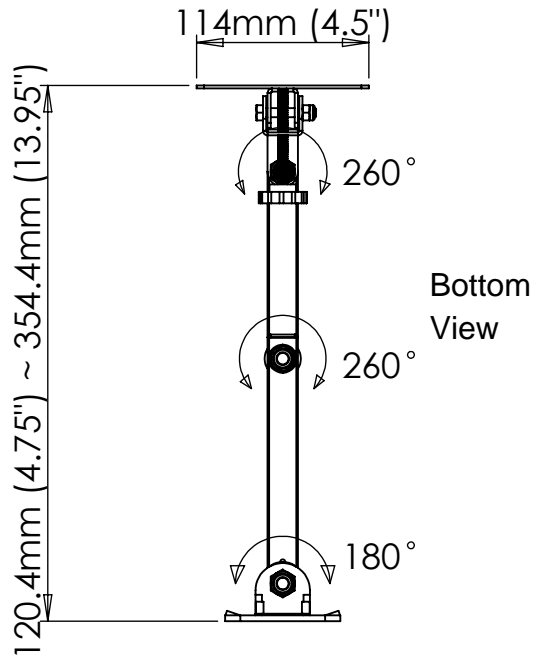

Title:		
LCD-2537		
SIZE	DWG. NO.	REV
<b>A</b>		
SCALE: 1:6	Unit: mm	SHEET 1 OF 5

**VMP**  
VIDEO MOUNT PRODUCTS

Information and designs contained in this drawing are the proprietary property of Video Mount Products (VMP). None of the design or any information contained in this drawing may be reproduced or disclosed to others without prior written consent of Video Mount Products (VMP).

Title:		
LCD-2537		
SIZE	DWG. NO.	REV
<b>A</b>		
SCALE: 1:5	Unit: mm	SHEET 2 OF 5

**VMP**  
VIDEO MOUNT PRODUCTS

Information and designs contained in this drawing are the proprietary property of Video Mount Products (VMP). None of the design or any information contained in this drawing may be reproduced or disclosed to others without prior written consent of Video Mount Products (VMP).

Title:

LCD-2537

SIZE

DWG. NO.

REV

**A**

SCALE: 1:4

Unit: mm

Title:		
LCD-2537		
SIZE	DWG. NO.	REV
<b>A</b>		
SCALE: 1:2	Unit: mm	SHEET 5 OF 5