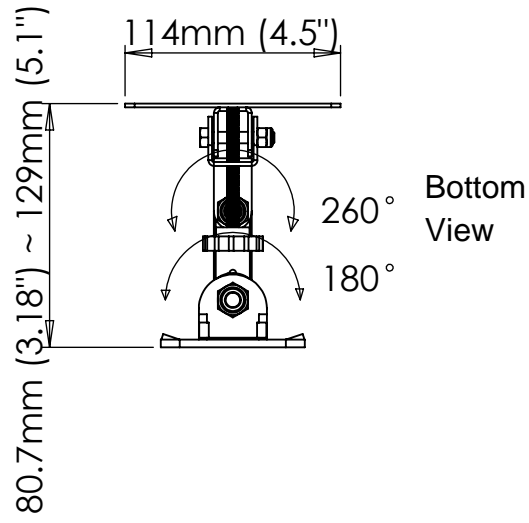

VMP
VIDEO MOUNT PRODUCTS

Information and designs contained in this drawing are the proprietary property of Video Mount Products (VMP). None of the design or any information contained in this drawing may be reproduced or disclosed to others without prior written consent of Video Mount Products (VMP).

Title:

LCD-2537

SIZE

DWG. NO.

REV

A

SCALE: 1:4

Unit: mm

SHEET 4 OF 5