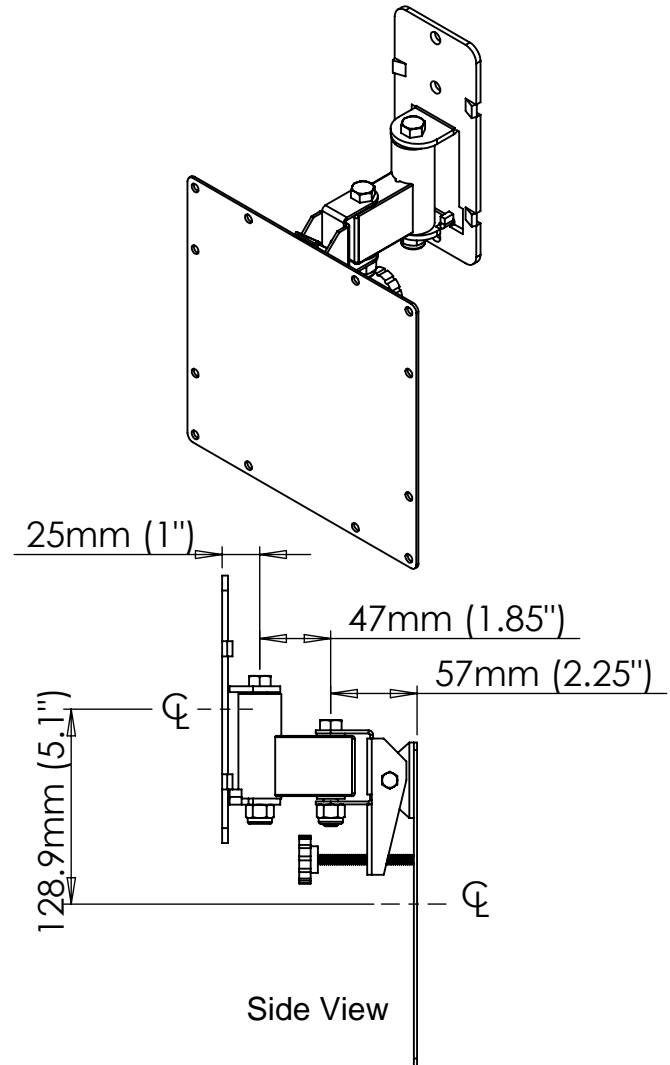

Title:		
LCD-2537		
SIZE	DWG. NO.	REV
<b>A</b>		
SCALE: 1:6	Unit: mm	SHEET 1 OF 5

**VMP**  
VIDEO MOUNT PRODUCTS

Information and designs contained in this drawing are the proprietary property of Video Mount Products (VMP). None of the design or any information contained in this drawing may be reproduced or disclosed to others without prior written consent of Video Mount Products (VMP).

Title:		
LCD-2537		
SIZE	DWG. NO.	REV
<b>A</b>		
SCALE: 1:5	Unit: mm	SHEET 2 OF 5

**VMP**  
VIDEO MOUNT PRODUCTS

Information and designs contained in this drawing are the proprietary property of Video Mount Products (VMP). None of the design or any information contained in this drawing may be reproduced or disclosed to others without prior written consent of Video Mount Products (VMP).

Title:

LCD-2537

SIZE

DWG. NO.

REV

**A**

SCALE: 1:4

Unit: mm

Title:		
LCD-2537		
SIZE	DWG. NO.	REV
<b>A</b>		
SCALE: 1:2	Unit: mm	SHEET 5 OF 5