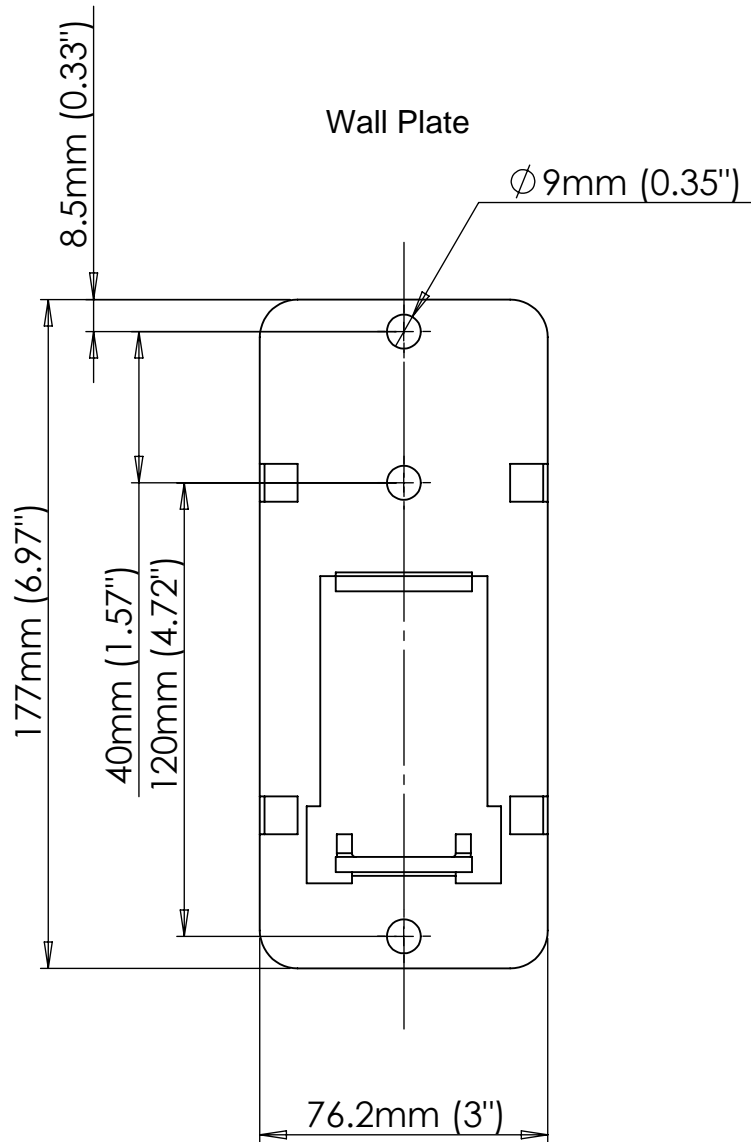

VMP
VIDEO MOUNT PRODUCTS

Information and designs contained in this drawing are the proprietary property of Video Mount Products (VMP). None of the design or any information contained in this drawing may be reproduced or disclosed to others without prior written consent of Video Mount Products (VMP).

Title:		
LCD-2537		
SIZE	DWG. NO.	REV
A		
SCALE: 1:2	Unit: mm	SHEET 5 OF 5