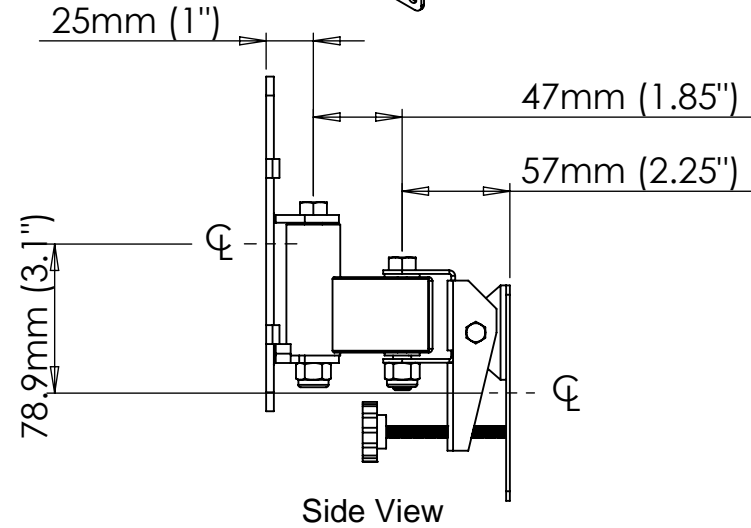

VMP
VIDEO MOUNT PRODUCTS

Information and designs contained in this drawing are the proprietary property of Video Mount Products (VMP). None of the design or any information contained in this drawing may be reproduced or disclosed to others without prior written consent of Video Mount Products (VMP).

Title:

LCD-2537

SIZE

DWG. NO.

REV

A

SCALE: 1:4

Unit: mm

SHEET 4 OF 5