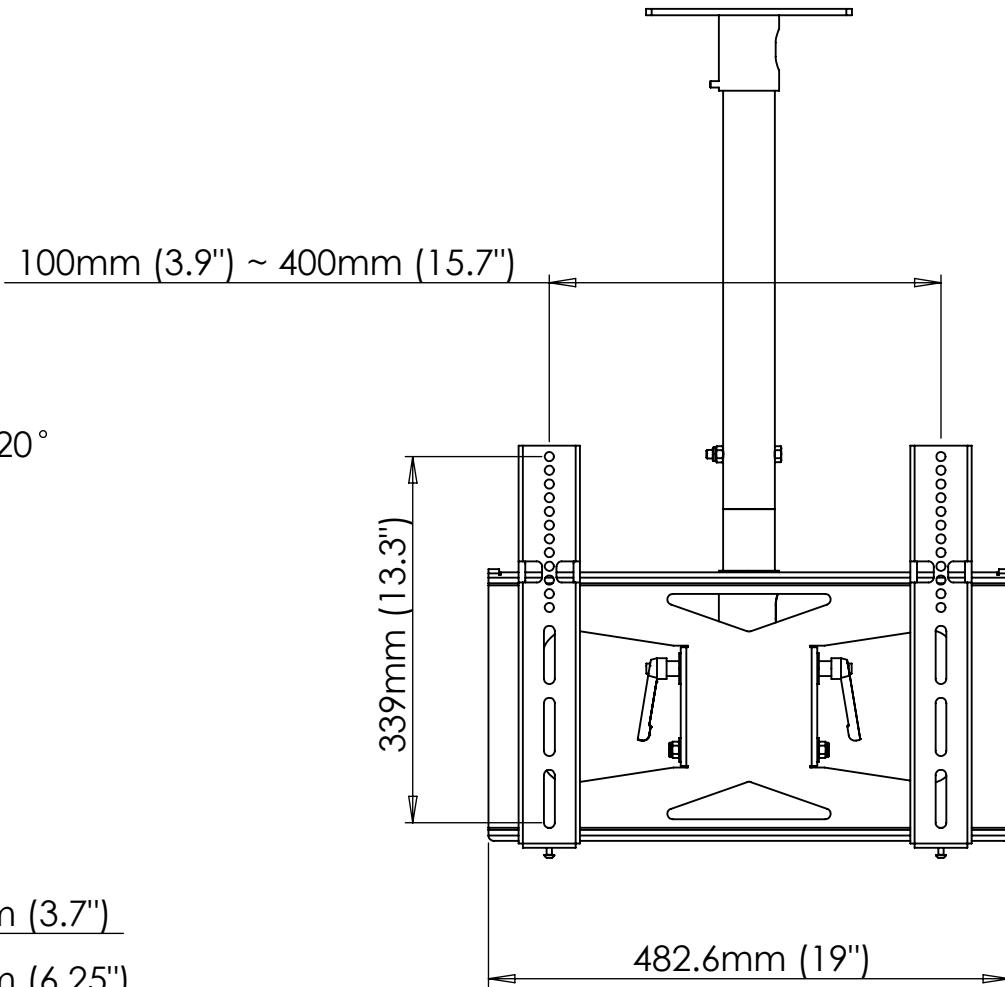

Side View

Front View

Information and designs contained in this drawing are the proprietary property of Video Mount Products (VMP). None of the design or any information contained in this drawing may be reproduced or disclosed to others without prior written consent of Video Mount Products (VMP).

Title:

LCD-MID-C

SIZE

A

DWG. NO.

2/14/08

REV

SCALE: 1:7

Unit: mm

SHEET 1 OF 2

VMP
VIDEO MOUNT PRODUCTS

Information and designs contained in this drawing are the proprietary property of Video Mount Products (VMP). None of the design or any information contained in this drawing may be reproduced or disclosed to others without prior written consent of Video Mount Products (VMP).

Title:		
LCD-MID-C		
SIZE	DWG. NO.	REV
A		
SCALE: 1:2	Unit: mm	SHEET 2 OF 2