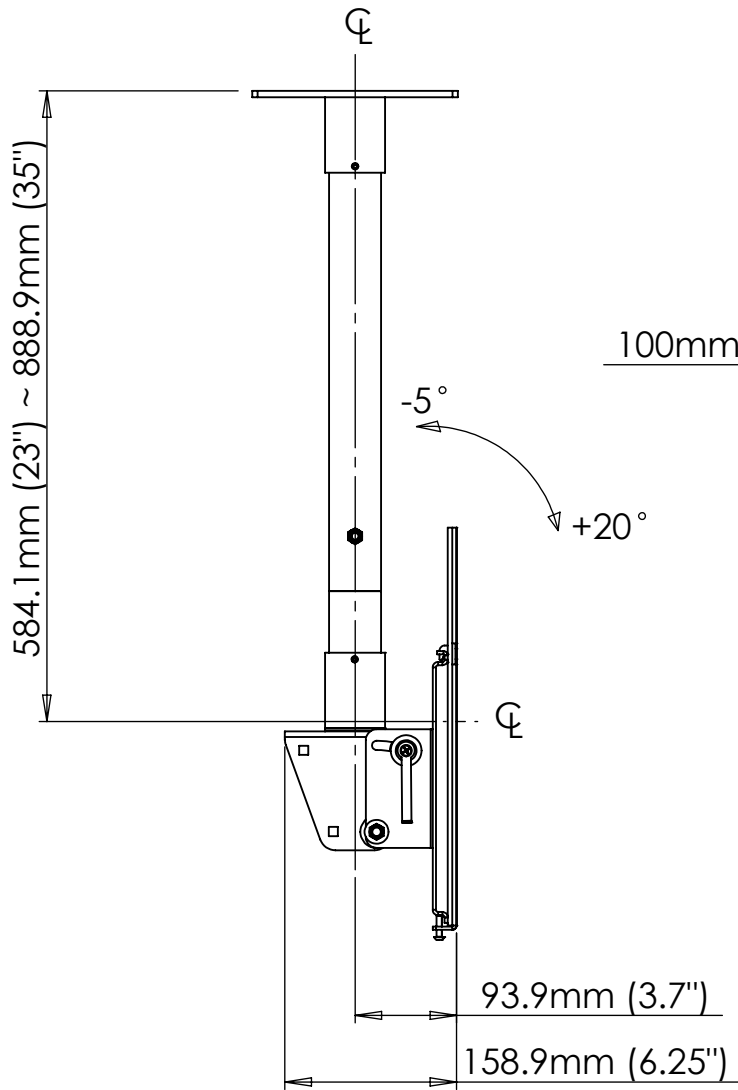

Side View

Front View

Information and designs contained in this drawing are the proprietary property of Video Mount Products (VMP). None of the design or any information contained in this drawing may be reproduced or disclosed to others without prior written consent of Video Mount Products (VMP).

Title:

LCD-MID-C

SIZE

A

DWG. NO.

2/14/08

REV

SCALE: 1:7

Unit: mm

SHEET 1 OF 2

VMP
VIDEO MOUNT PRODUCTS

Information and designs contained in this drawing are the proprietary property of Video Mount Products (VMP). None of the design or any information contained in this drawing may be reproduced or disclosed to others without prior written consent of Video Mount Products (VMP).

Title:		
LCD-MID-C		
SIZE	DWG. NO.	REV
A		
SCALE: 1:2	Unit: mm	SHEET 2 OF 2