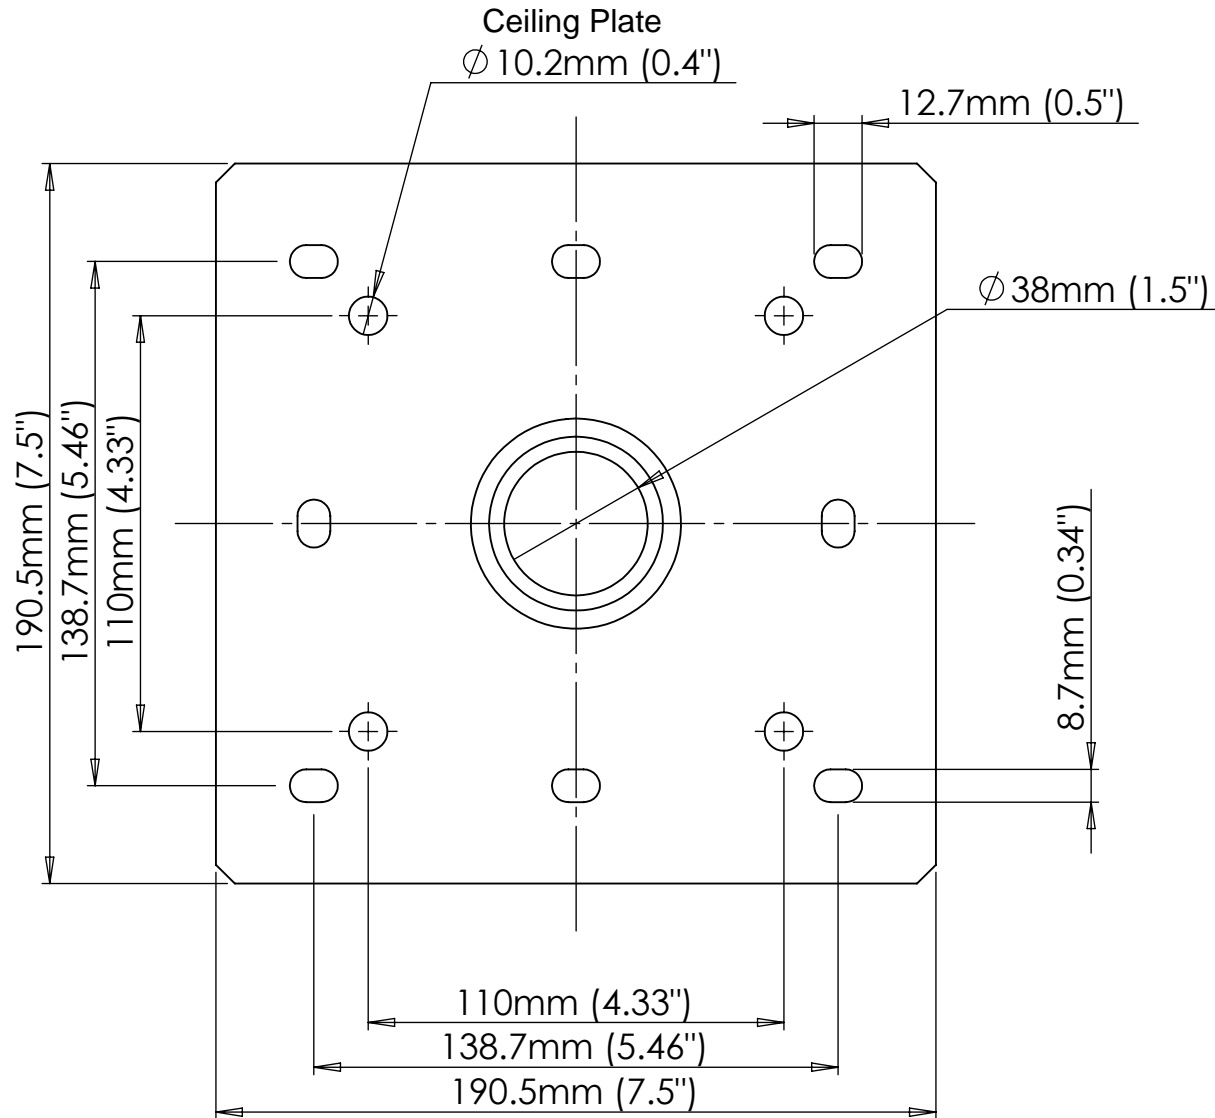

Title:

LCD-MID-C

SIZE

A

DWG. NO.

2/14/08

REV

SCALE: 1:7

Unit: mm

SHEET 1 OF 2

VMP
VIDEO MOUNT PRODUCTS

Information and designs contained in this drawing are the proprietary property of Video Mount Products (VMP). None of the design or any information contained in this drawing may be reproduced or disclosed to others without prior written consent of Video Mount Products (VMP).

Title:		
LCD-MID-C		
SIZE	DWG. NO.	REV
A		
SCALE: 1:2	Unit: mm	SHEET 2 OF 2