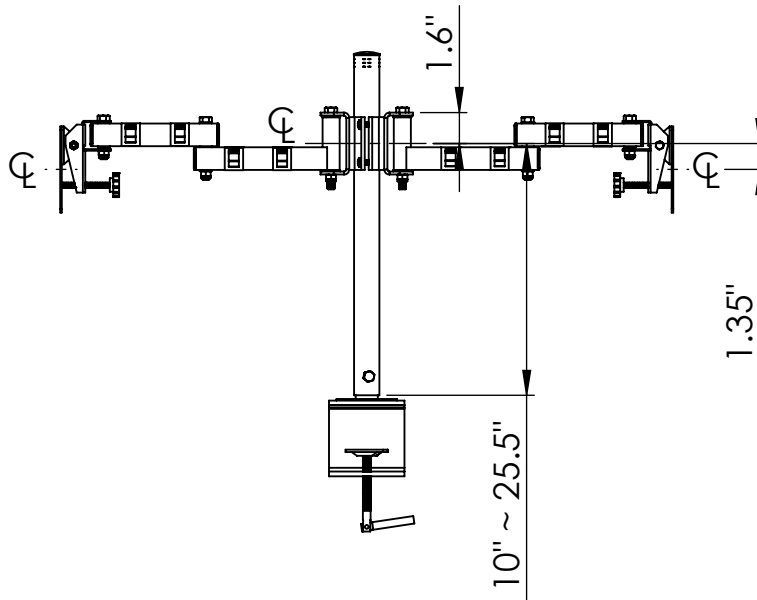

Top View

Side View

Front View

VMP
VIDEO MOUNT PRODUCTS

Information and designs contained in this drawing are the proprietary property of Video Mount Products (VMP). None of the design or any information contained in this drawing may be reproduced or disclosed to others without prior written consent of Video Mount Products (VMP).

Title:

LCD-DM2

SIZE

A

DWG. NO.

2/14/08

REV

SCALE: 1:10

Unit: mm

SHEET 1 OF 1