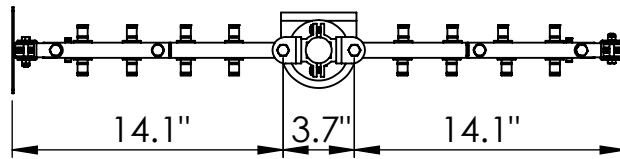

Top View

VMP
VIDEO MOUNT PRODUCTS

Information and designs contained in this drawing are the proprietary property of Video Mount Products (VMP). None of the design or any information contained in this drawing may be reproduced or disclosed to others without prior written consent of Video Mount Products (VMP).

Title:

LCD-DM2

SIZE

A

DWG. NO.

2/14/08

REV

SCALE: 1:10

Unit: mm

SHEET 1 OF 1