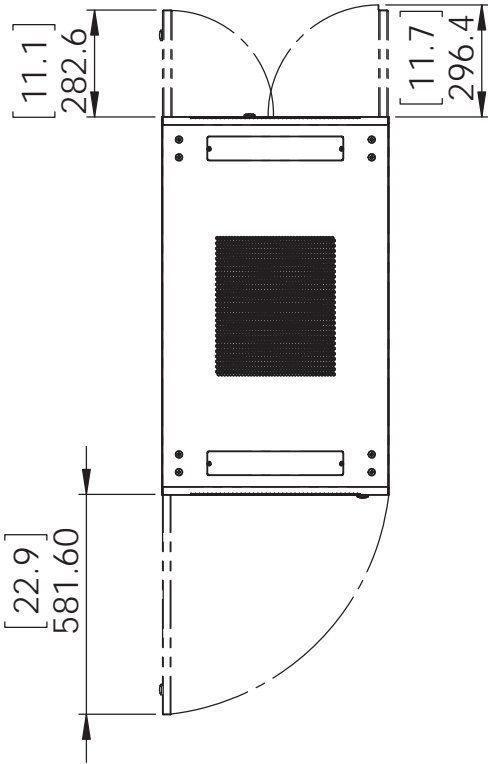

# EREN-42E1K

Top View

Front View

[39.4]  
1000

Side View

MAX  
USABLE  
DEPTH [33.0]  
838