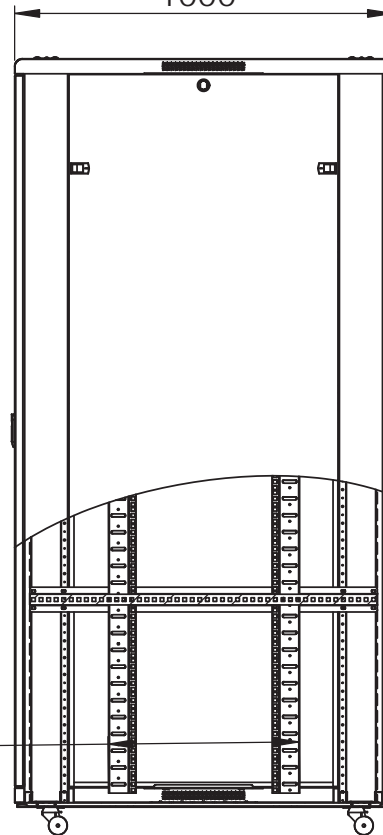

# EREN-42E1K

Top View

Front View

[39.4]  
1000

Side View

MAX  
USABLE  
DEPTH [33.0]  
838