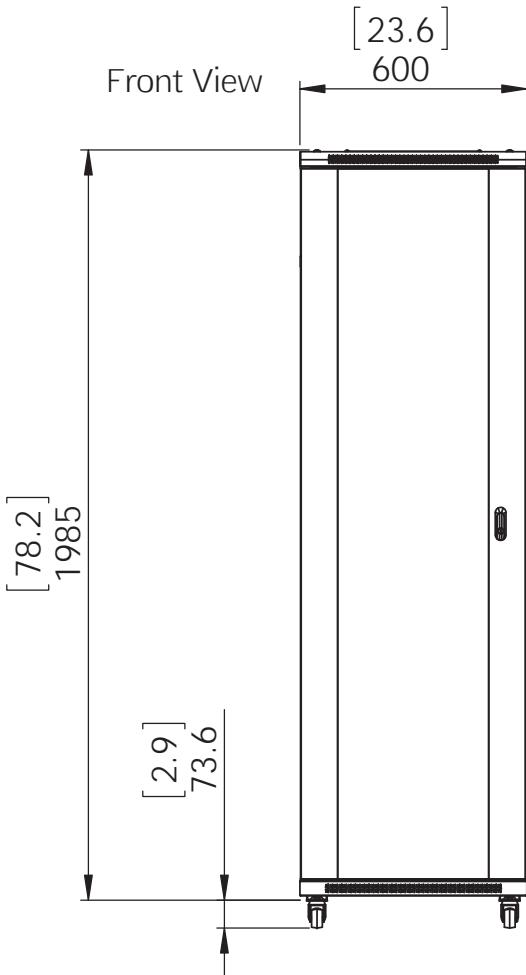

# EREN-42E1K

Top View

Front View

[39.4]  
1000

Side View

MAX  
USABLE  
DEPTH [33.0]  
838