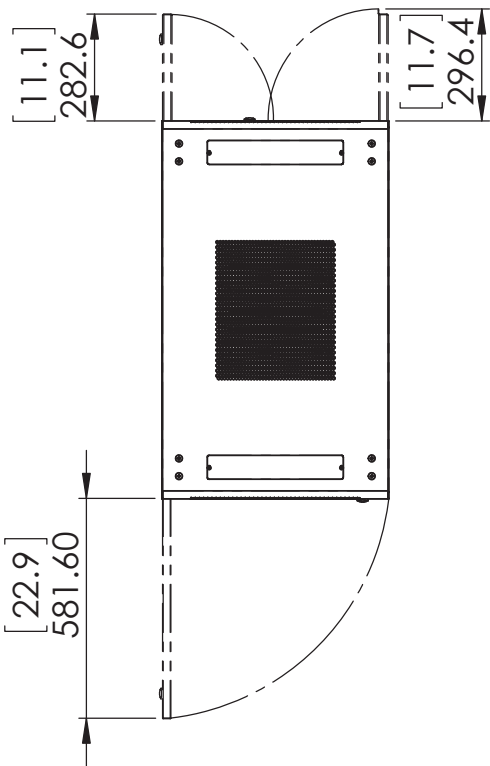

EREN-42E1K

Top View