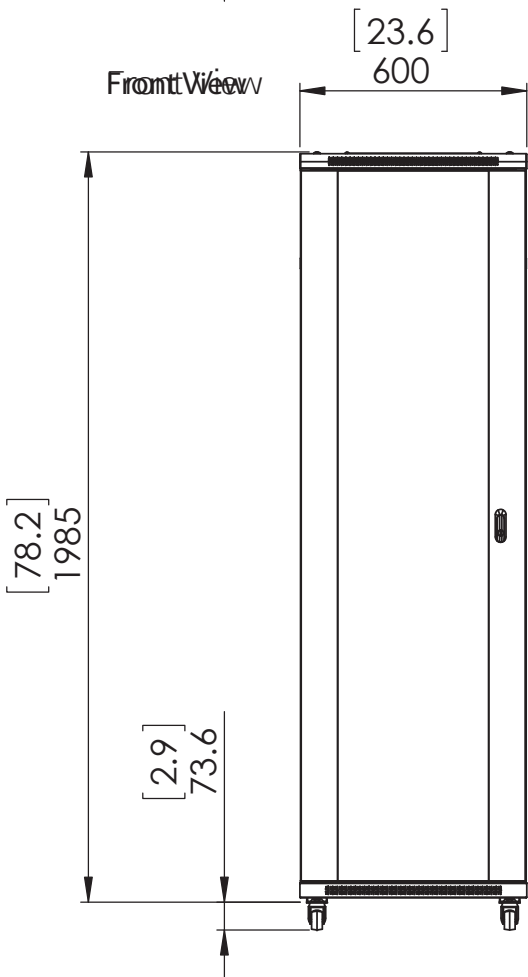

EREN-42E1K

19" Equipment Rack Enclosure
42U – 1000mm Depth

Product Features:

Works with all standard 19" rack equipment and accessories
Usable Depth – 33"
Rails threaded with standard 10-32 threading
Numbered rack spaces
Tempered glass front door
Double hinged steel rear doors
Adjustable front and rear rails
Vented top and bottom
Pre-Installed cooling fans (4 Fan Tray)
Top and bottom cable routing knockouts
Reversible hinged front and rear doors
Removable, locking side panels
Casters and leveling feet / Welded steel construction
Ships fully assembled / Load Capacity - 1,300 lbs.
Black powder coat finish

Product Specifications:

(for Architects & Engineers)

The 42 RU (Rack Unit) equipment rack enclosure shall be the Video Mount Products (VMP) EREN-42E1K. The EREN-42E1K shall work with EIA compliant 19" rack equipment and accessories. The overall dimensions for the EREN-42E1K are 78.2"H (81.1"H with provided casters) x 23.6"W x 39.4"D with a maximum usable depth of 33.0". The EREN-42E1K shall come equipped with two sets of adjustable rack rails which are #10-32 UNF threaded and have numbered rack spaces. The EREN-42E1K shall come with a lockable single hinged tempered glass front door and lockable double hinged steel rear door. Both front and rear doors shall be removable and reversible. Alternative door types shall be available for purchase. The EREN-42E1K shall come equipped with a four fan tray preinstalled at the top of the enclosure. The top and bottom of the EREN-42E1K shall be vented and include knockouts for cable entry. The EREN-42E1K shall have removable, locking side panels (locks included). The EREN-42E1K shall have a load capacity of 1,300 lbs. The EREN-42E1K shall be fully welded and ship assembled. The EREN-42E1K shall have a black powder coat finish.

39.4
1000

Side View