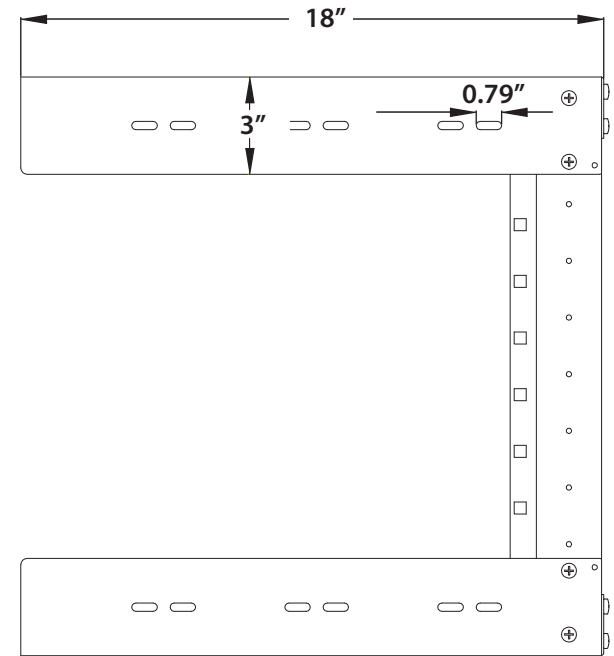

ER-WR8

TOP/ BOTTOM VIEW

FRONT VIEW

INFORMATION AND DESIGNS CONTAINED IN THIS DRAWING ARE THE PROPRIETARY PROPERTY OF VIDEO MOUNT PRODUCTS (VMP). NONE OF THE DESIGN OR ANY INFORMATION CONTAINED IN THIS DRAWING MAY BE REPRODUCED OR DISCLOSED TO OTHERS WITHOUT PRIOR WRITTEN CONSENT OF VIDEO MOUNT PRODUCTS (VMP).

ER-WR8

SIDE VIEW

BACK VIEW

INFORMATION AND DESIGNS CONTAINED IN THIS DRAWING ARE THE PROPRIETARY PROPERTY OF VIDEO MOUNT PRODUCTS (VMP). NONE OF THE DESIGN OR ANY INFORMATION CONTAINED IN THIS DRAWING MAY BE REPRODUCED OR DISCLOSED TO OTHERS WITHOUT PRIOR WRITTEN CONSENT OF VIDEO MOUNT PRODUCTS (VMP).