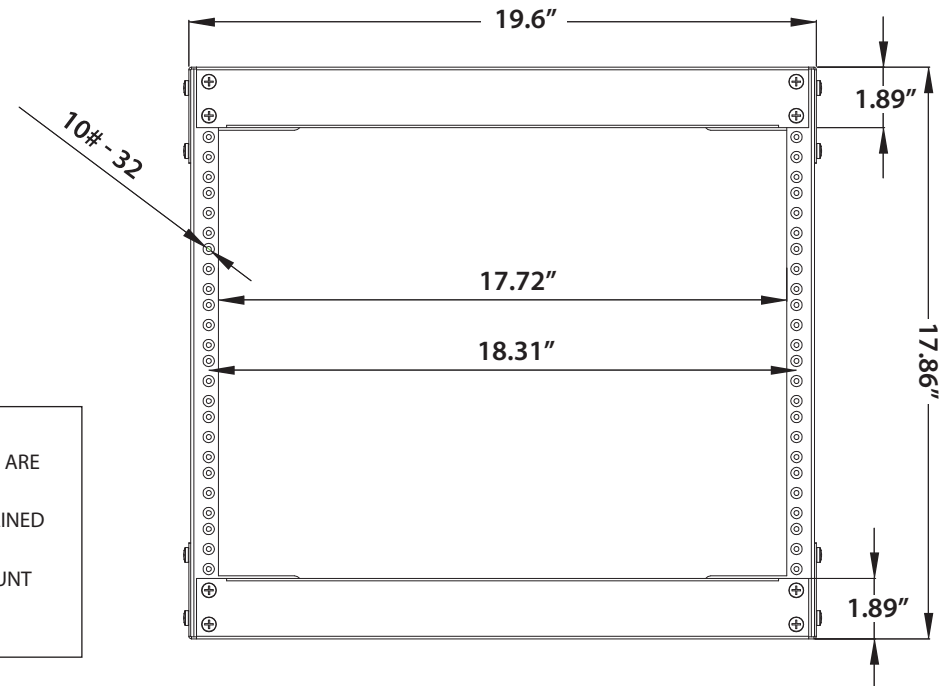

ER-WR8

TOP/ BOTTOM VIEW

FRONT VIEW

INFORMATION AND DESIGNS CONTAINED IN THIS DRAWING ARE THE PROPRIETARY PROPERTY OF VIDEO MOUNT PRODUCTS (VMP). NONE OF THE DESIGN OR ANY INFORMATION CONTAINED IN THIS DRAWING MAY BE REPRODUCED OR DISCLOSED TO OTHERS WITHOUT PRIOR WRITTEN CONSENT OF VIDEO MOUNT PRODUCTS (VMP).

ER-WR8

SIDE VIEW

BACK VIEW

INFORMATION AND DESIGNS CONTAINED IN THIS DRAWING ARE THE PROPRIETARY PROPERTY OF VIDEO MOUNT PRODUCTS (VMP). NONE OF THE DESIGN OR ANY INFORMATION CONTAINED IN THIS DRAWING MAY BE REPRODUCED OR DISCLOSED TO OTHERS WITHOUT PRIOR WRITTEN CONSENT OF VIDEO MOUNT PRODUCTS (VMP).