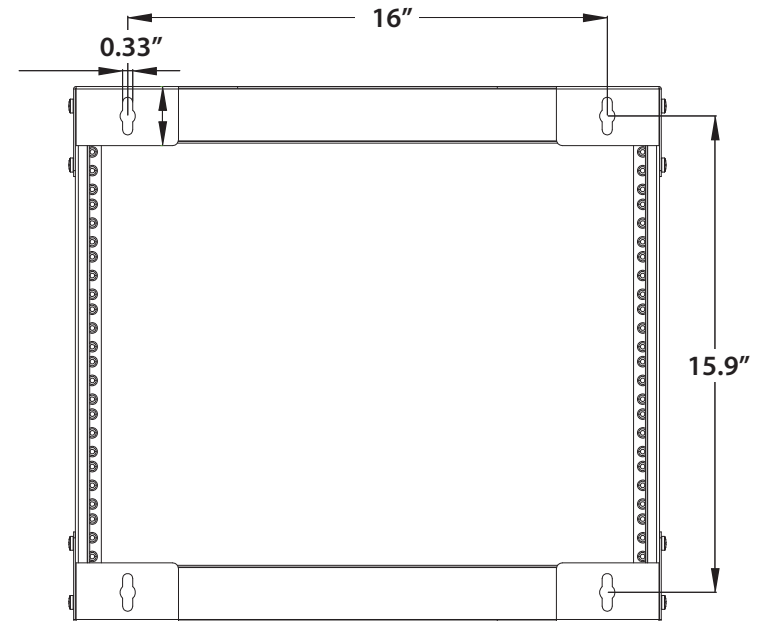

ER-WR8

TOP/ BOTTOM VIEW

FRONT VIEW

INFORMATION AND DESIGNS CONTAINED IN THIS DRAWING ARE THE PROPRIETARY PROPERTY OF VIDEO MOUNT PRODUCTS (VMP). NONE OF THE DESIGN OR ANY INFORMATION CONTAINED IN THIS DRAWING MAY BE REPRODUCED OR DISCLOSED TO OTHERS WITHOUT PRIOR WRITTEN CONSENT OF VIDEO MOUNT PRODUCTS (VMP).

ER-WR8

SIDE VIEW

BACK VIEW

INFORMATION AND DESIGNS CONTAINED IN THIS DRAWING ARE THE PROPRIETARY PROPERTY OF VIDEO MOUNT PRODUCTS (VMP). NONE OF THE DESIGN OR ANY INFORMATION CONTAINED IN THIS DRAWING MAY BE REPRODUCED OR DISCLOSED TO OTHERS WITHOUT PRIOR WRITTEN CONSENT OF VIDEO MOUNT PRODUCTS (VMP).