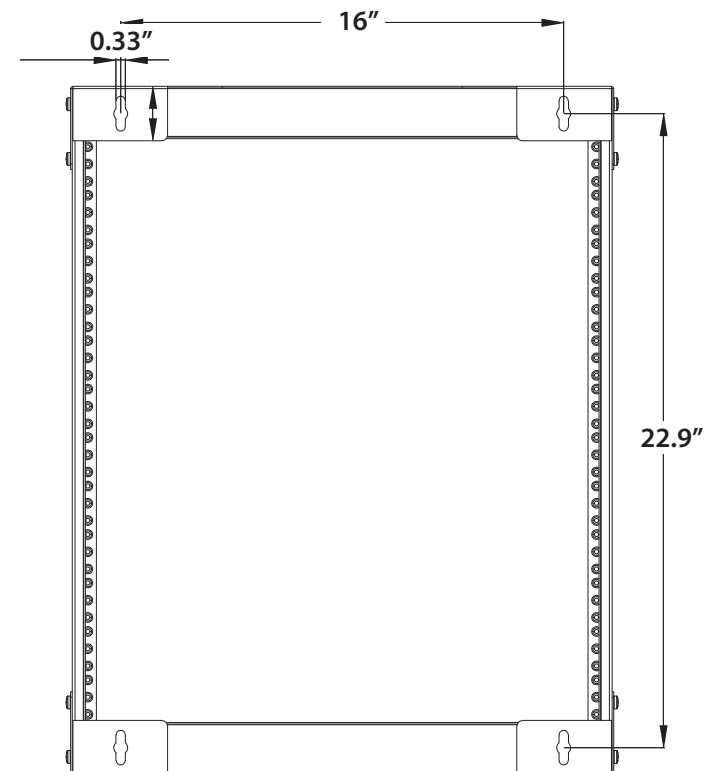

ER-WR12

TOP/ BOTTOM VIEW

FRONT VIEW

INFORMATION AND DESIGNS CONTAINED IN THIS DRAWING ARE THE PROPRIETARY PROPERTY OF VIDEO MOUNT PRODUCTS (VMP). NONE OF THE DESIGN OR ANY INFORMATION CONTAINED IN THIS DRAWING MAY BE REPRODUCED OR DISCLOSED TO OTHERS WITHOUT PRIOR WRITTEN CONSENT OF VIDEO MOUNT PRODUCTS (VMP).

ER-WR12

SIDE VIEW

BACK VIEW

VMP
VIDEO MOUNT PRODUCTS

INFORMATION AND DESIGNS CONTAINED IN THIS DRAWING ARE THE PROPRIETARY PROPERTY OF VIDEO MOUNT PRODUCTS (VMP). NONE OF THE DESIGN OR ANY INFORMATION CONTAINED IN THIS DRAWING MAY BE REPRODUCED OR DISCLOSED TO OTHERS WITHOUT PRIOR WRITTEN CONSENT OF VIDEO MOUNT PRODUCTS (VMP).