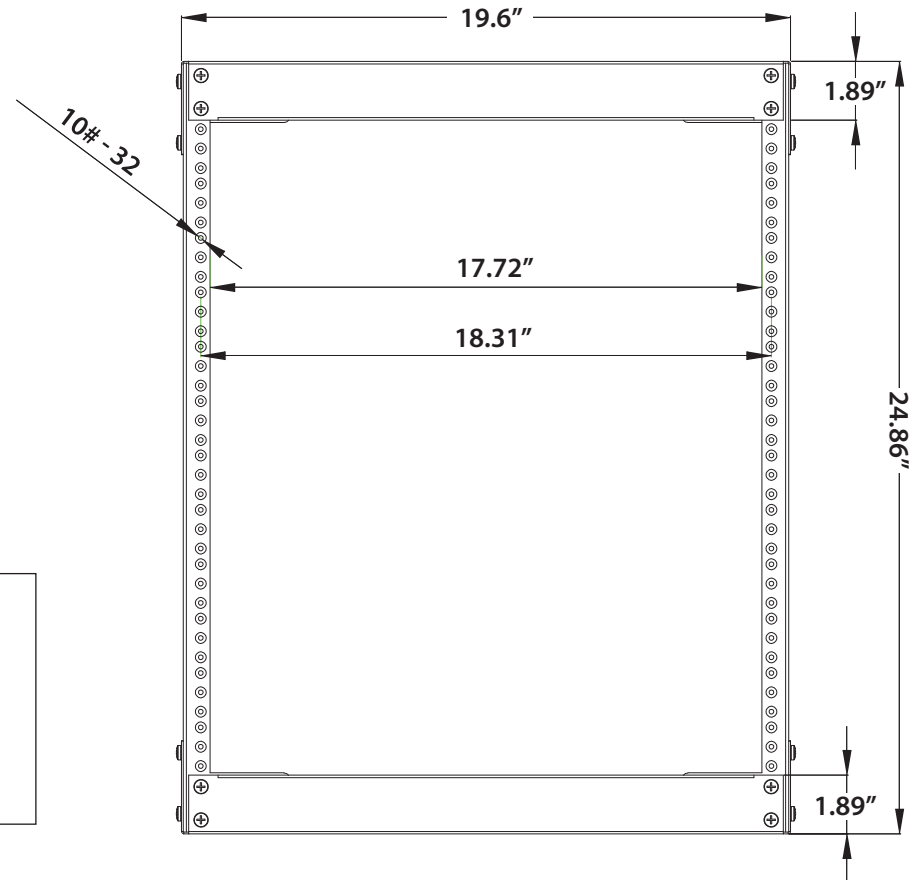

ER-WR12

TOP/ BOTTOM VIEW

FRONT VIEW

INFORMATION AND DESIGNS CONTAINED IN THIS DRAWING ARE THE PROPRIETARY PROPERTY OF VIDEO MOUNT PRODUCTS (VMP). NONE OF THE DESIGN OR ANY INFORMATION CONTAINED IN THIS DRAWING MAY BE REPRODUCED OR DISCLOSED TO OTHERS WITHOUT PRIOR WRITTEN CONSENT OF VIDEO MOUNT PRODUCTS (VMP).

ER-WR12

SIDE VIEW

BACK VIEW

VMP
VIDEO MOUNT PRODUCTS

INFORMATION AND DESIGNS CONTAINED IN THIS DRAWING ARE THE PROPRIETARY PROPERTY OF VIDEO MOUNT PRODUCTS (VMP). NONE OF THE DESIGN OR ANY INFORMATION CONTAINED IN THIS DRAWING MAY BE REPRODUCED OR DISCLOSED TO OTHERS WITHOUT PRIOR WRITTEN CONSENT OF VIDEO MOUNT PRODUCTS (VMP).