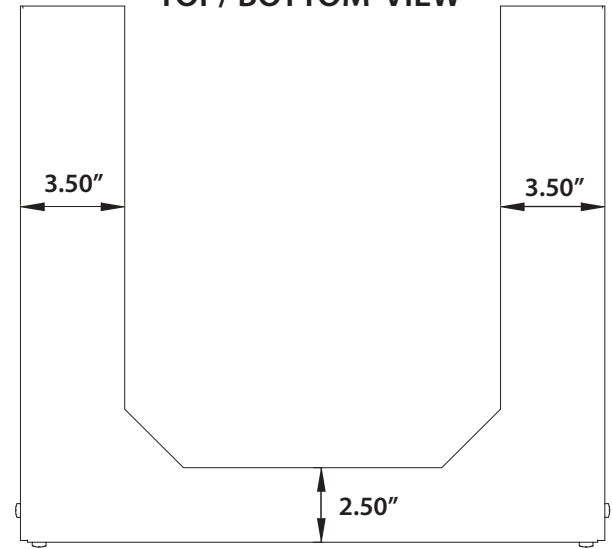

ER-WR12

TOP/ BOTTOM VIEW

FRONT VIEW

INFORMATION AND DESIGNS CONTAINED IN THIS DRAWING ARE THE PROPRIETARY PROPERTY OF VIDEO MOUNT PRODUCTS (VMP). NONE OF THE DESIGN OR ANY INFORMATION CONTAINED IN THIS DRAWING MAY BE REPRODUCED OR DISCLOSED TO OTHERS WITHOUT PRIOR WRITTEN CONSENT OF VIDEO MOUNT PRODUCTS (VMP).

ER-WR12

SIDE VIEW

BACK VIEW

VMP
VIDEO MOUNT PRODUCTS

INFORMATION AND DESIGNS CONTAINED IN THIS DRAWING ARE THE PROPRIETARY PROPERTY OF VIDEO MOUNT PRODUCTS (VMP). NONE OF THE DESIGN OR ANY INFORMATION CONTAINED IN THIS DRAWING MAY BE REPRODUCED OR DISCLOSED TO OTHERS WITHOUT PRIOR WRITTEN CONSENT OF VIDEO MOUNT PRODUCTS (VMP).