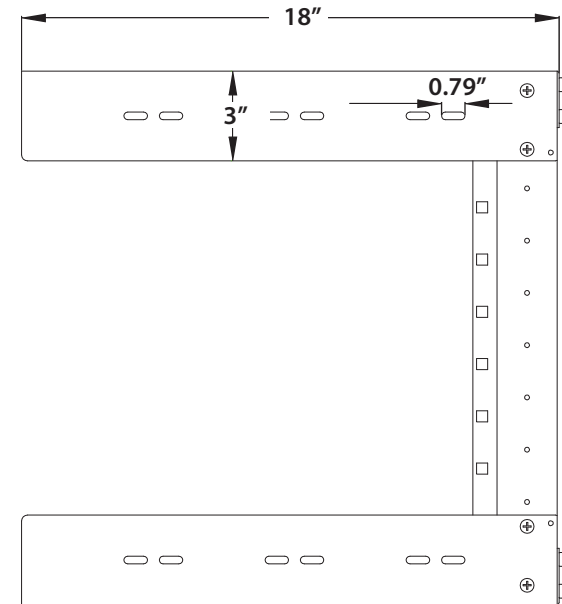

ER-WR12

TOP/ BOTTOM VIEW

FRONT VIEW

INFORMATION AND DESIGNS CONTAINED IN THIS DRAWING ARE THE PROPRIETARY PROPERTY OF VIDEO MOUNT PRODUCTS (VMP). NONE OF THE DESIGN OR ANY INFORMATION CONTAINED IN THIS DRAWING MAY BE REPRODUCED OR DISCLOSED TO OTHERS WITHOUT PRIOR WRITTEN CONSENT OF VIDEO MOUNT PRODUCTS (VMP).

ER-WR12

SIDE VIEW

BACK VIEW

VMP
VIDEO MOUNT PRODUCTS

INFORMATION AND DESIGNS CONTAINED IN THIS DRAWING ARE THE PROPRIETARY PROPERTY OF VIDEO MOUNT PRODUCTS (VMP). NONE OF THE DESIGN OR ANY INFORMATION CONTAINED IN THIS DRAWING MAY BE REPRODUCED OR DISCLOSED TO OTHERS WITHOUT PRIOR WRITTEN CONSENT OF VIDEO MOUNT PRODUCTS (VMP).